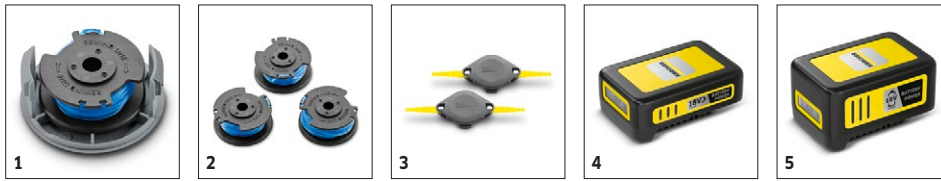

LTR 18-30 Cordless Grass Trimmer

Lightweight and designed for comfort, the LTR 18-30 cordless grass trimmer easily reaches every corner and is ideal for trimming and edging any lawn.

LTR 18-30 Cordless Grass Trimmer (Machine Only)

Technical data

Order Number	1.444-310.0	
EAN code	4054278550237	
	cm	30
Speed	rpm	7800
Strimmer cutter	Thread head	
Thread extension	automatic	
Thread diameter	mm	1,6
Speed regulation	no	
Battery platform	18 V battery platform	
Battery voltage	V	18
	m	max. 350 (2.5 Ah) / max. 700 (5.0 Ah)
Runtime per battery charging	min.	max. 30 (2.5 Ah) / max. 60 (5.0 Ah)
Weight without accessories	kg	2,5
Dimensions (L x W x H)	mm	1325 x 312 x 315

Equipment

Coil	■
Plant guard	■
Tilt adjustment	■
Additional handle	■
	■

■ Included in delivery. * Lawn edge

LTR 18-30 CORDLESS GRASS TRIMMER (MACHINE ONLY)

1.444-310.0

		Order Number					Price	Description	
Lawn trimmer									
Lawn Trimmer Spool LTR 18	1	2.444-014.0						Replacement lawn Trimmer spool for use with all Kärcher 18v lawn trimmers.	<input checked="" type="checkbox"/>
Lawn Trimmer Spool (3 Pack) LTR 18	2	2.444-016.0						Replacement lawn Trimmer spools (3 pack) for use with all Kärcher 18v lawn trimmers.	<input type="checkbox"/>
Lawn Trimmer blade (2 pack) LTR 18	3	2.444-022.0						Heavy duty lawn trimmer blades (2 pack) for use with all Kärcher 18v lawn trimmers.	<input type="checkbox"/>
Batteries									
18v / 2.5Ah Battery	4	2.445-034.0						18v / 2.5Ah battery with innovative Real Time Technology, including an LCD display to show exactly how much battery life is left. Suitable for use in all devices using the Kärcher 18V battery power platform.	<input type="checkbox"/>
18v / 5.0Ah Battery	5	2.445-035.0						18v / 5.0Ah battery with innovative Real Time Technology, including an LCD display to show exactly how much battery life is left. Suitable for use in all devices using the Kärcher 18V battery power platform.	<input type="checkbox"/>